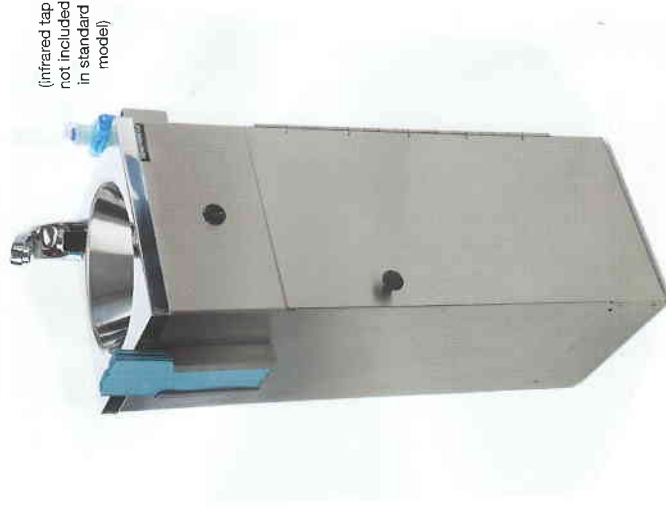

(infrared tap not included in standard model)

No energy hungry heating element means it uses less energy